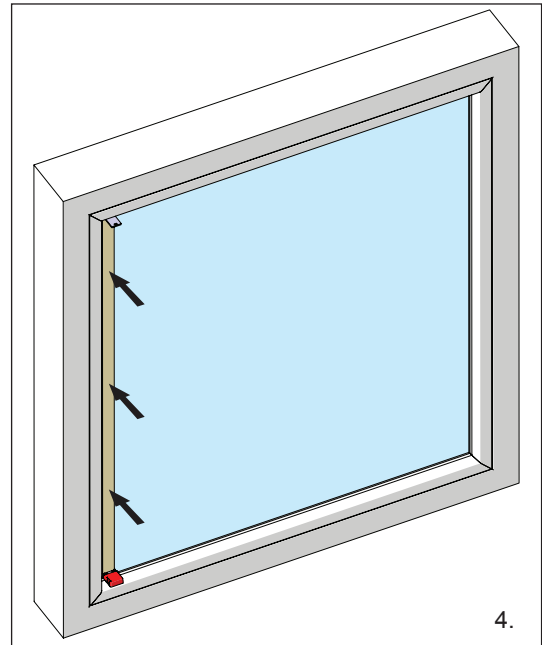

Cleaning Wipe NB  
(246536)

1.

Optional. If silicone is used on window  
or in room use the Tape Primer  
Anti-silicone (246545)

2.

3.

4.

5.

6.