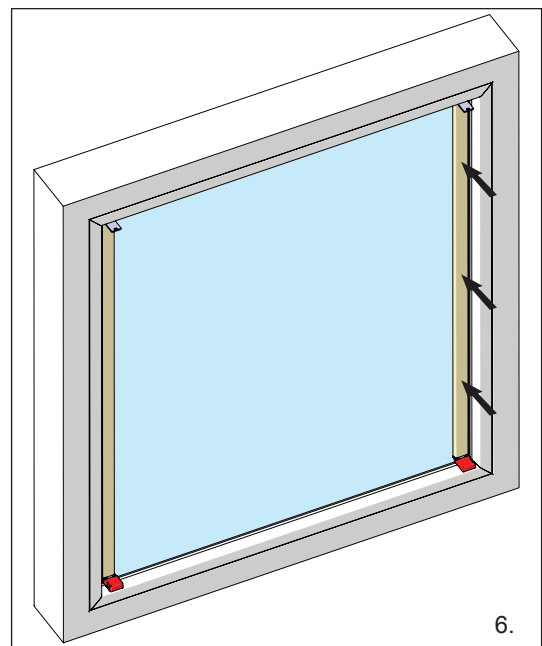

Cleaning Wipe NB  
(246536)

1.

Optional. If silicone is used on window  
or in room use the Tape Primer  
Anti-silicone (246545)

2.

3.

4.

5.

6.