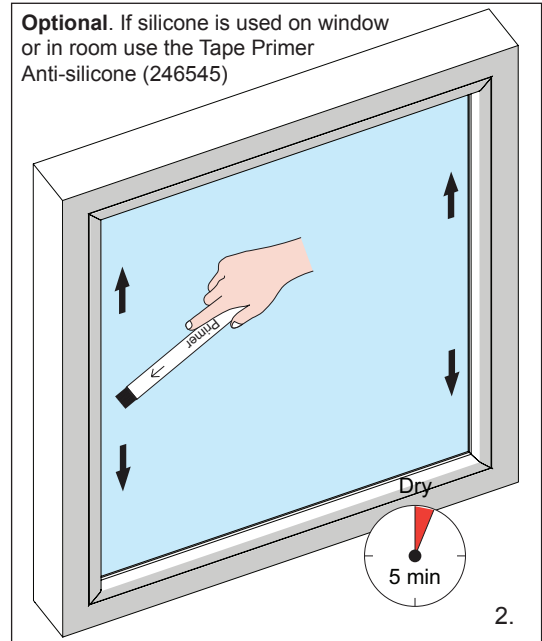

Cleaning Wipe NB  
(246536)

1.

Optional. If silicone is used on window  
or in room use the Tape Primer  
Anti-silicone (246545)

2.

3.

4.

5.

6.