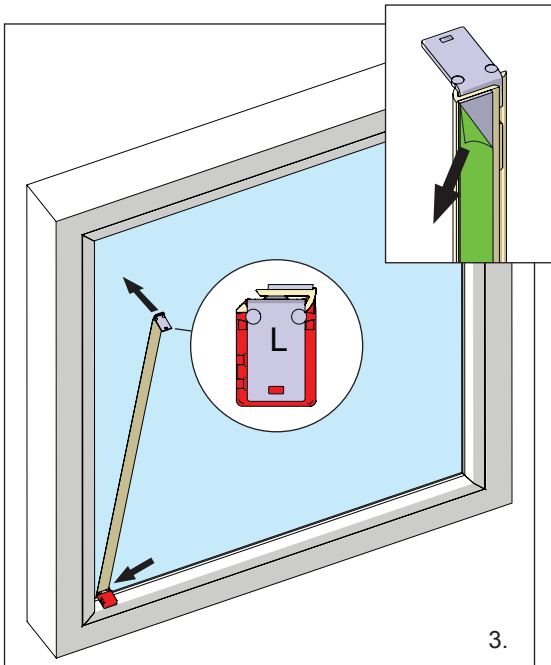

Cleaning Wipe NB  
(246536)

1.

Optional. If silicone is used on window  
or in room use the Tape Primer  
Anti-silicone (246545)

2.

3.

4.

5.

6.