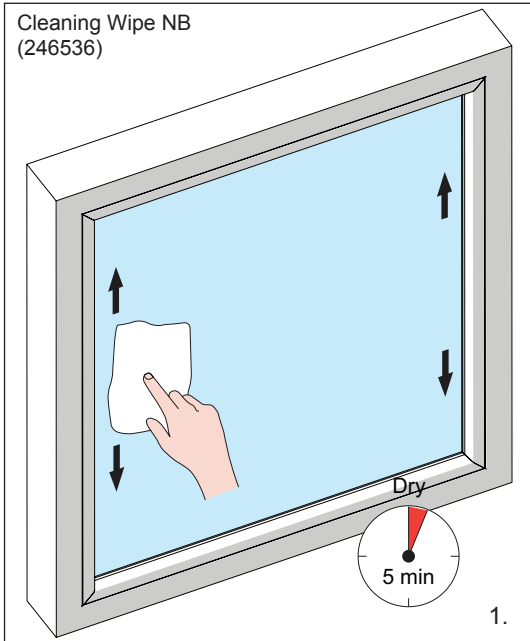

Cleaning Wipe NB  
(246536)

1.

Optional. If silicone is used on window  
or in room use the Tape Primer  
Anti-silicone (246545)

2.

3.

4.

5.

6.